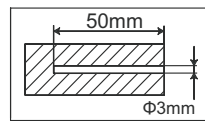

 M4X12MM A(4PCS) M5X12MM B(4PCS) M6X12MM C(3PCS) M6 D(4PCS)

    
 M6 E(2PCS) M6 F(2PCS) M6 G(6PCS) H(4PCS) I(4PCS)

STEP1A Solid concrete mounting

STEP1B WoodStud mounting

STEP2A Attaching brackets to screen

10"-36" TV

37"-47" TV

STEP3 Hang the TV onto the wall plate