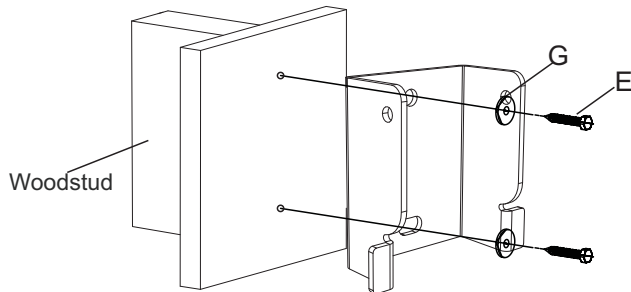

 M4X12MM A(4PCS) M5X12MM B(4PCS) M6X12MM C(3PCS) M6 D(4PCS)

    
 M6 E(2PCS) M6 F(2PCS) M6 G(6PCS) H(4PCS) I(4PCS)

STEP1A Solid concrete mounting

STEP1B WoodStud mounting

STEP2A Attaching brackets to screen

10"-36" TV

37"-47" TV

STEP3 Hang the TV onto the wall plate