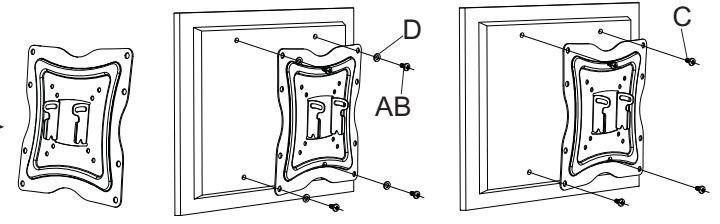

 M4X12MM A(4PCS) M5X12MM B(4PCS) M6X12MM C(3PCS) M6 D(4PCS)

    
 M6 E(2PCS) M6 F(2PCS) M6 G(6PCS) H(4PCS) I(4PCS)

STEP1A Solid concrete mounting

STEP1B WoodStud mounting

STEP2A Attaching brackets to screen

10"-36" TV

37"-47" TV

STEP3 Hang the TV onto the wall plate