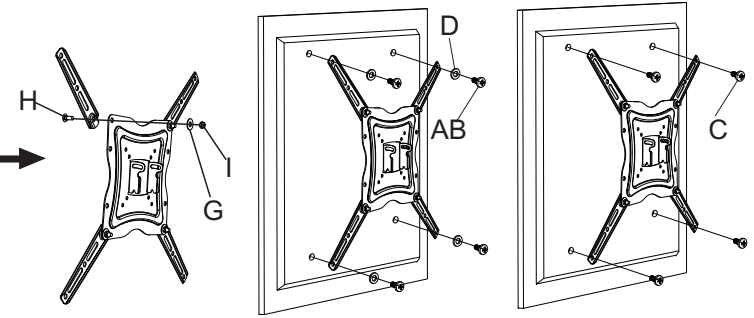

 M4X12MM A(4PCS) M5X12MM B(4PCS) M6X12MM C(3PCS) M6 D(4PCS)

    
 M6 E(2PCS) M6 F(2PCS) M6 G(6PCS) H(4PCS) I(4PCS)

STEP1A Solid concrete mounting

STEP1B WoodStud mounting

STEP2A Attaching brackets to screen

10"-36" TV

37"-47" TV

STEP3 Hang the TV onto the wall plate