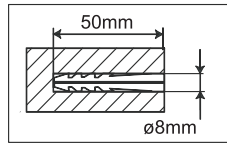

 M4X12MM A(4PCS) M5X12MM B(4PCS) M6X12MM C(3PCS) M6 D(4PCS)

    
 M6 E(2PCS) M6 F(2PCS) M6 G(6PCS) H(4PCS) I(4PCS)

STEP1A Solid concrete mounting

STEP1B WoodStud mounting

STEP2A Attaching brackets to screen

10"-36" TV

37"-47" TV

STEP3 Hang the TV onto the wall plate