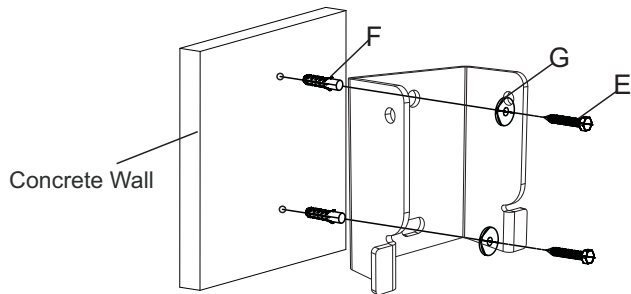

 M4X12MM A(4PCS) M5X12MM B(4PCS) M6X12MM C(3PCS) M6 D(4PCS)

    
 M6 E(2PCS) M6 F(2PCS) M6 G(6PCS) H(4PCS) I(4PCS)

STEP1A Solid concrete mounting

STEP1B WoodStud mounting

STEP2A Attaching brackets to screen

10"-36" TV

37"-47" TV

STEP3 Hang the TV onto the wall plate