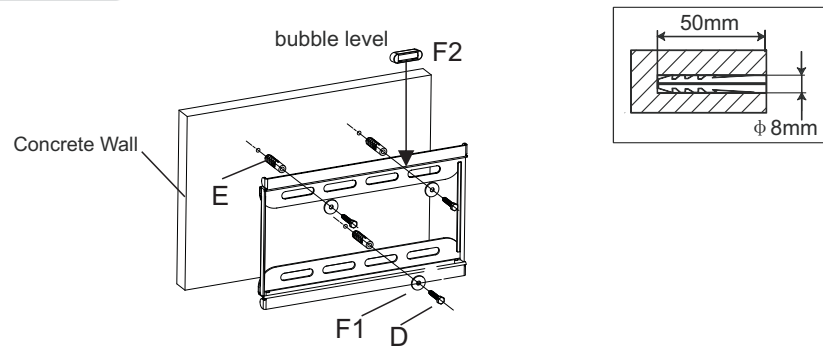

STEP1

Wall plate connection

STEP2B

WoodStudMounting

STEP3

Attaching Brackets To Screen

STEP2A

Solid concretemounting

STEP4

Hang the TV onto the wall plate