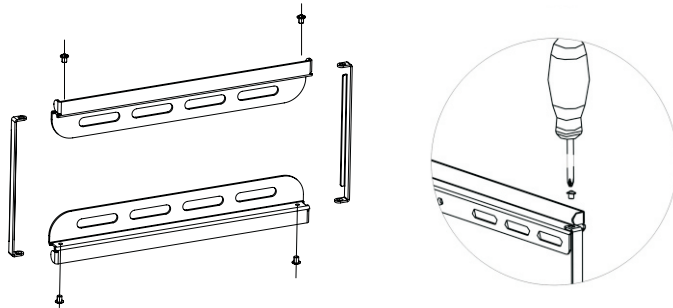

STEP1

Wall plate connection

STEP2B

WoodStudMounting

STEP3

Attaching Brackets To Screen

STEP2A

Solid concretemounting

STEP4

Hang the TV onto the wall plate